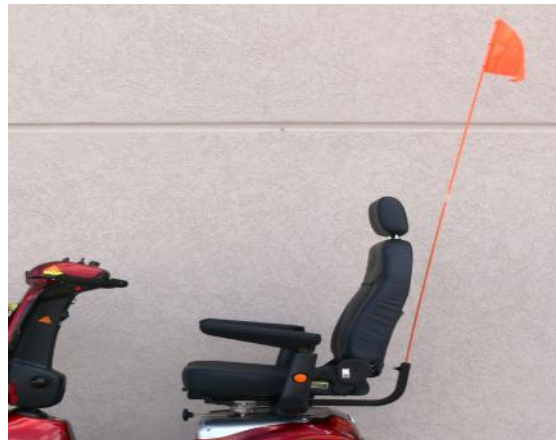

All of the above accessories come complete with all the necessary fitting required to fit the accessory securely to the under seat mounting point. The under seat mounting point needs to be 25mm x 25mm to accommodate these accessories.

For your nearest Scooter Xtras distributor
Call 1800 672 633

Scooter Xtras is a Shoprider Australia Pty Ltd Brand
www.shoprider.com.au

Your Nearest Authorised Distributor