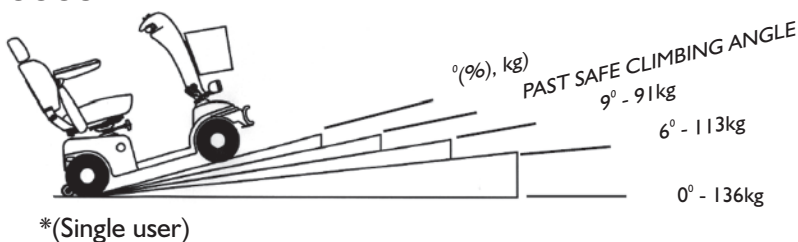

SPECIFICATIONS

888SE

Length	1280mm
Width	600mm
Height	1070mm
*Safe Climbing Angle	9 Degrees
*Max Climbing Angle	9 Degrees
Maximum Load Single User*	136Kgs
Charger	4Amp
Motor Size	0.75Hp
Maximum Speed	8Kph
Battery Capacity (Minimum Amp)	2 x 50Amp
Maximum Range #	up to 40km
Wheel Size	260mm
Turning Radius	1500mm
Weight (w/o batteries)	76kg

FEATURES

High Back Seat
Adjustable Steering Tiller
Adjustable Width Arm Rests
Fold Arm Rests
Sliding Rotating Seats
Front Shopping Basket
Variable Seat height
Horn
Battery Level Warning Light
Front & Rear Bumper Pads
Front & Rear Suspension
Front Lights
Anti Tips Wheels
Comprehensive Warranty

Shoprider is listed and complies with the regulations of the Therapeutic Goods Association of Australia and is manufactured to comply with all relevant international ISO standards.

IMPORTANT: Always be sure to read your owner's manual thoroughly before operating your machine.

WARNING: Do not exceed 10kph on public roads or paths

Driving range varies with the factors shown below

- (1) The weight of the occupant
- (2) Level ground & Ambient temperature
- (3) Battery condition / Type of charger
- (4) Driving Style

888SE

Your Authorised dealer

For your nearest Distributor call 1800 672 633
Or visit our Web Site at www.shoprider.com.au