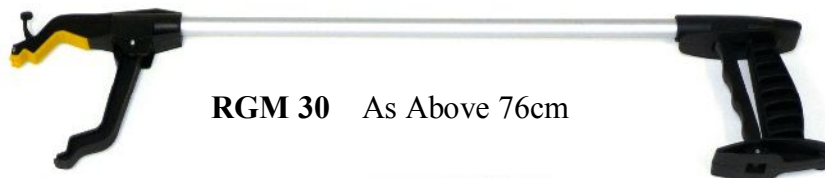

REDGUM

BRAND

Daily Living and Lifestyle Products

Grabbit - Pick Up & Reaching Tools

The REDGUM range of Grabbits provides the User with outstanding Functionality & Reliability. The grabbits are ideal for picking up small items that are out of reach. Each Grabbit has a comfort moulded squeeze lever that activates the jaw grips. The jaw grips have rubber tips that help prevent the retrieved item from slipping. The jaws are spring loaded and remain open until the lever is squeezed. Extends your reach by over 75cm which is ideal for people who experience discomfort bending down to retrieve items or reaching items at height.

RGB 33 Moulded Comfort Grip 84cm

RGM 35 360 Swivel Magnetic Claw 89cm

RGM 30 As Above 76cm

RGF 32
Fold up Frame
Cupped Claws
Locking Trigger
81cm

REDGUM BRAND
Daily Living and
Lifestyle Products

WWW.redgumbrand.com.au