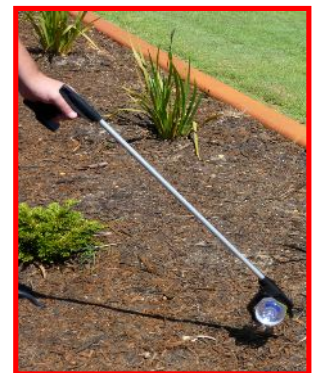

REDGUM

BRAND

Daily Living and Lifestyle Products

Grabbit - Pick Up & Reaching Tools

The REDGUM range of Grabbits provides the User with outstanding Functionality & Reliability. The grabbits are ideal for picking up small items that are out of reach. Each Grabbit has a comfort moulded squeeze lever that activates the jaw grips. The jaw grips have rubber tips that help prevent the retrieved item from slipping. The jaws are spring loaded and remain open until the lever is squeezed. Extends your reach by over 75cm which is ideal for people who experience discomfort bending down to retrieve items or reaching items at height.

RGB 33 Moulded Comfort Grip 84cm

RGM 35 360 Swivel Magnetic Claw 89cm

RGM 30 As Above 76cm

RGF 32
Fold up Frame
Cupped Claws
Locking Trigger
81cm

REDGUM BRAND
Daily Living and
Lifestyle Products

WWW.redgumbrand.com.au