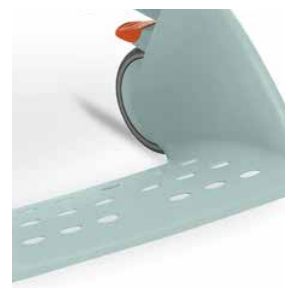

Safe and simple transfer

The flat seat and the brake position facilitate lateral transfer.