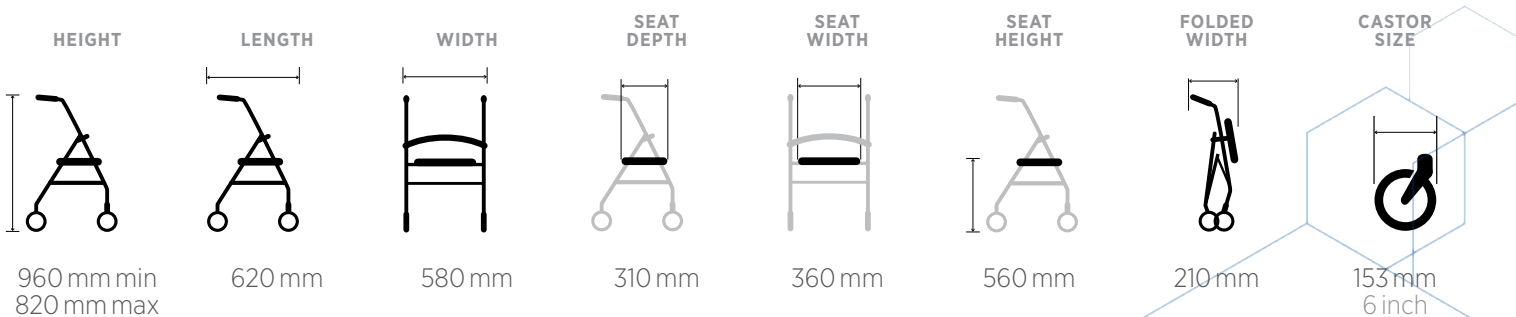

# Smooth Glide Wheeled Walker

With the added convenience of both basket and bag that can be used together (basket fits inside the bag to conceal contents) or individually. Both items are removable, for the security and transport of goods when leaving the wheeled walker unattended.

Easy closing mechanism and compact fold down design for convenient transport or storage.

Available in cherry red or sky blue

<b>COLOUR</b>	Cherry Red	Sky Blue
<b>CODE</b>	BL1089	BL5155
<b>CAPACITY</b>	130 kg	
<b>WEIGHT</b>	7.7 kg	
<b>CONFORMS TO</b>	ARTG176830, ISO 11199-3:2005	
<b>WARRANTY</b>	1 year	